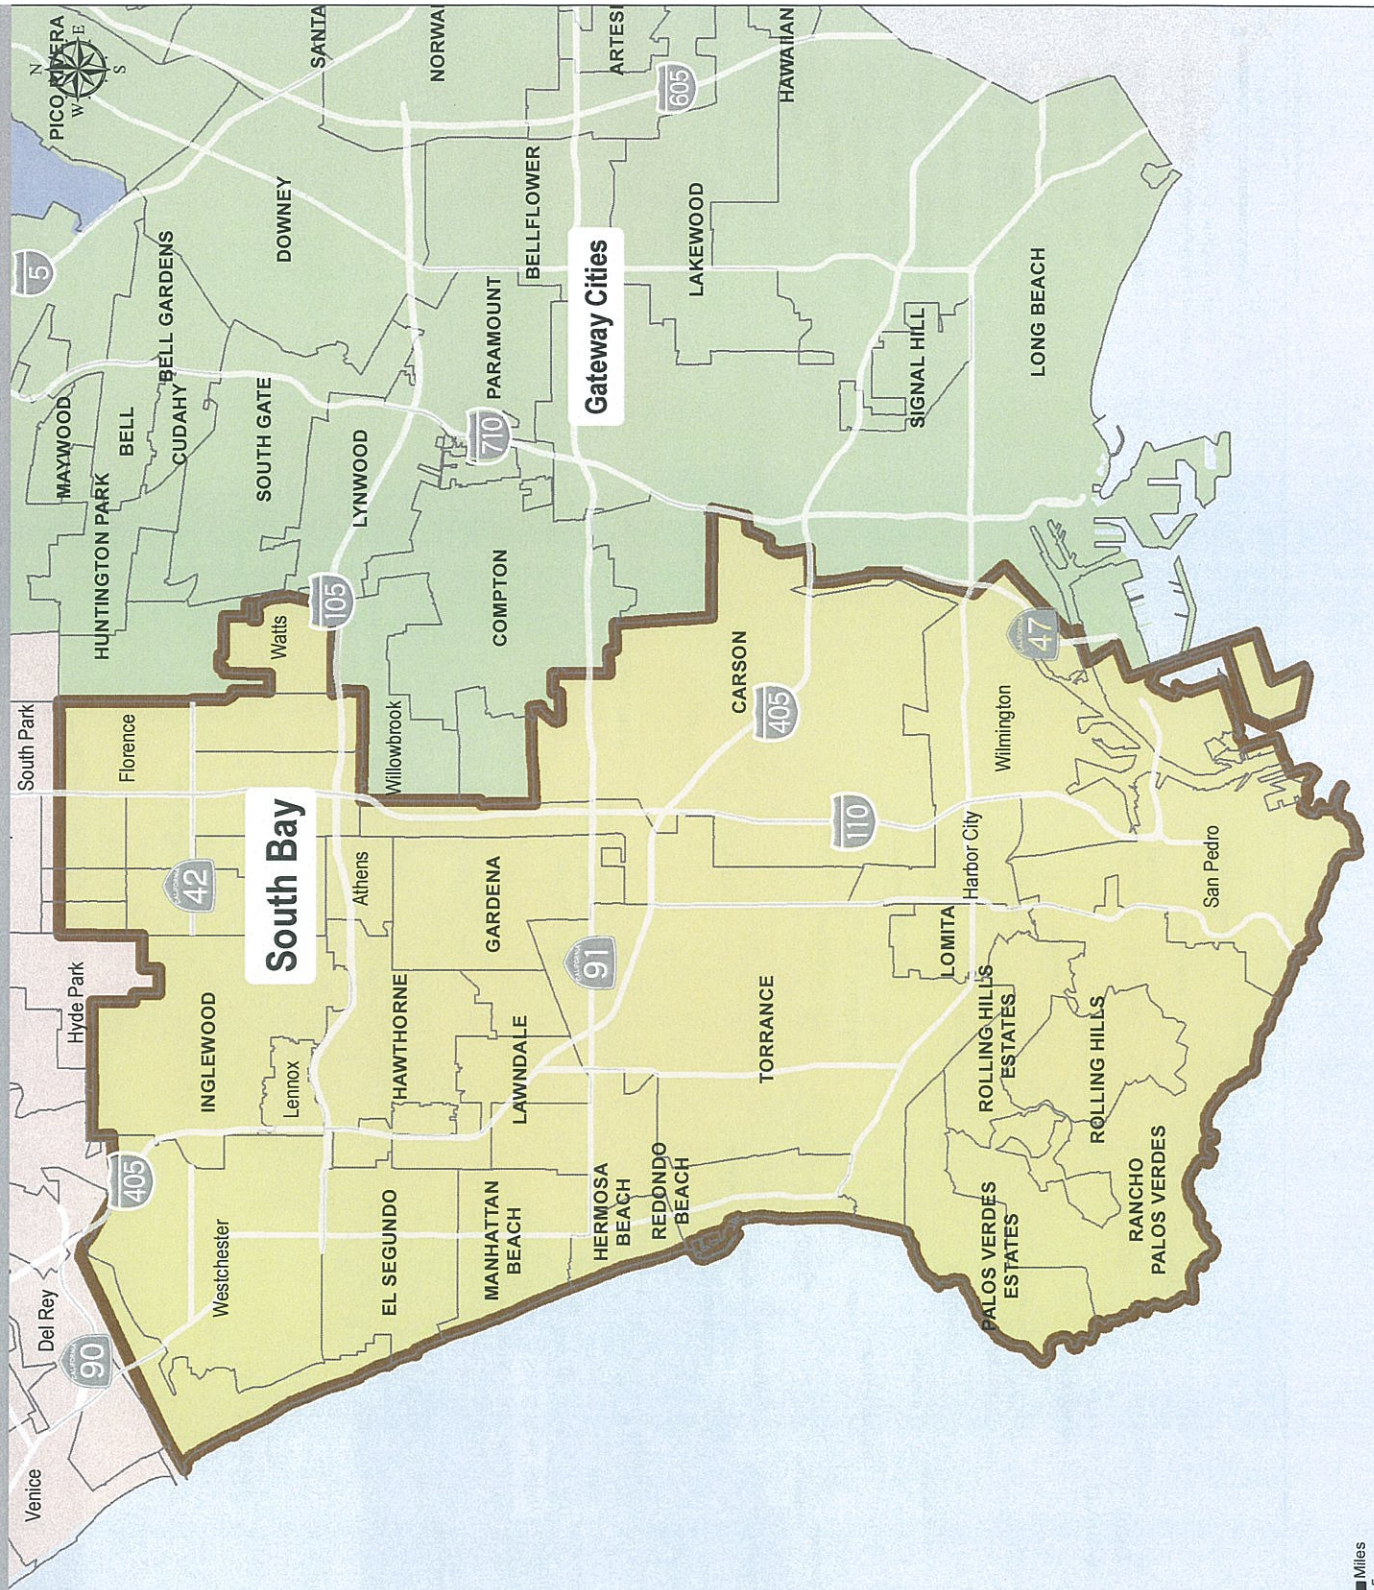

# Service Council Areas - South Bay

## Legend

- Highway/Freeway
- City/Community Boundary

## Service Council Areas

- South Bay
- Gateway Cities
- San Gabriel Valley
- Westside Central
- San Fernando Valley

## GLENDALE - City Name

East Los Angeles - Community Name

Source: City/Community Boundary File  
by The Los Angeles Times