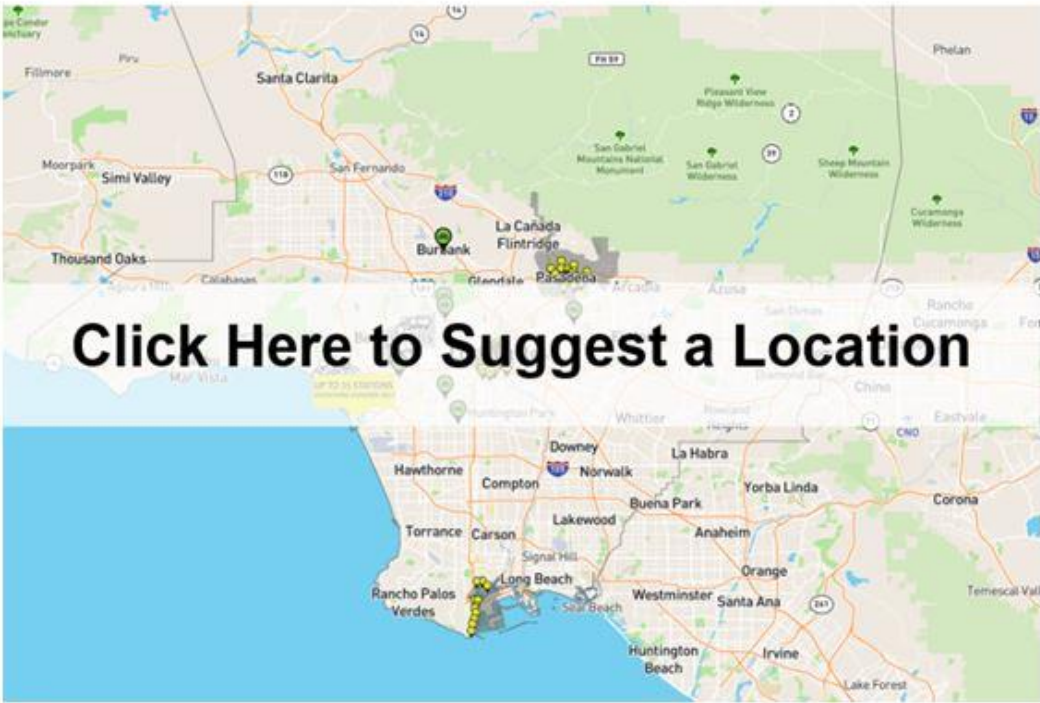

Where should Metro Bike Share expand to?

The [countywide crowd-sourcing map](#) is now live! This public map can be used to submit suggestions of where you would like to see Metro Bike Share expand to. Simply follow the instructions listed on the page and share your ideas.

We look forward to your feedback!

<http://wikimapping.com/wikimap/LA-County-Map.html>