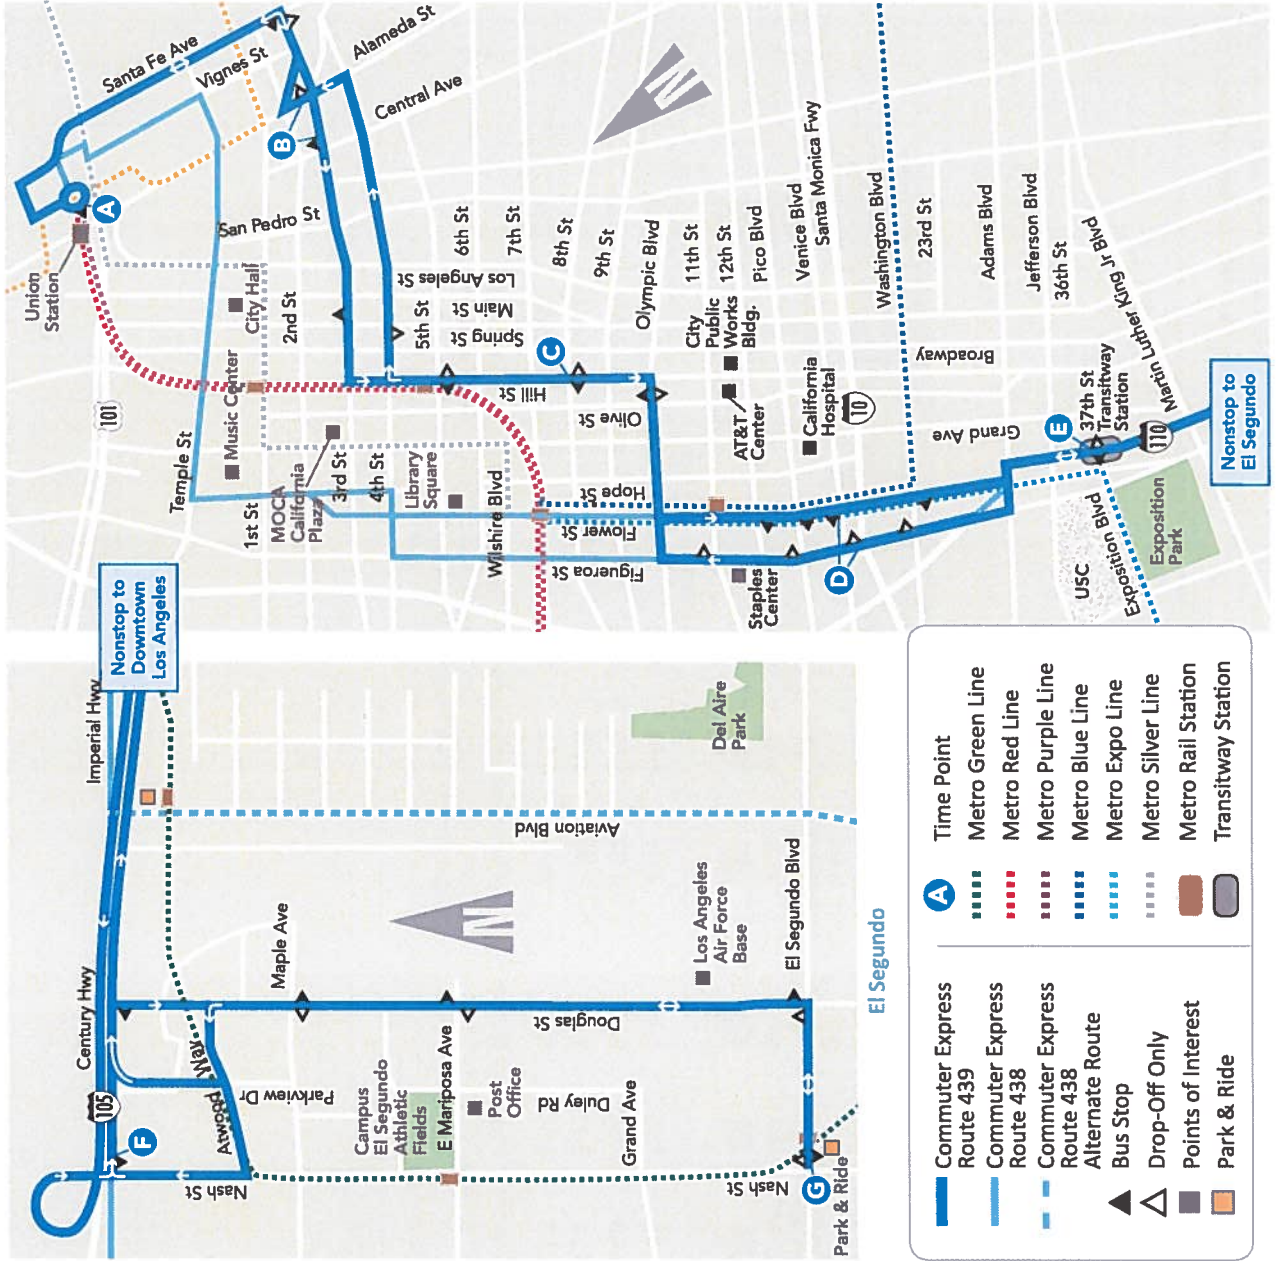

PARK & RIDE LOCATION

Metro Park & Ride 2240 E El Segundo Blvd, El Segundo

AM							TO EL SEGUNDO																
LEAVES UNION STATION (BAY 2) (A)	3RD & CENTRAL (B)	HILL & 8TH (C)	FLOWER & VENICE (D)	37TH ST TRANSITWAY STATION (E)	IMPERIAL & NASH (F)	ARRIVES EL SEGUNDO & NASH (G)																	
							MONDAY-FRIDAY AM																
6:40	6:48	7:00	7:05	7:11	7:28	7:31	7:30	7:38	7:50	7:55	8:08	8:26	7:50	7:58	8:10	8:28	8:46	8:00	8:08	8:20	8:38	8:54	8:56

For this AM commuter service to El Segundo, no drop-offs in Downtown LA. No pick-ups in El Segundo. Use DASH, Beach Cities Transit or Metro Bus for local trips.

PM							TO DOWNTOWN LOS ANGELES																		
LEAVES EL SEGUNDO & NASH (G)	IMPERIAL & NASH (F)	37TH ST TRANSITWAY STATION (E)	FIGUEROA & VENICE (D)	HILL & 8TH (C)	ALAMEDA & 3RD (B)	ARRIVES UNION STATION (BAY 2) (A)																			
							MONDAY-FRIDAY PM																		
4:00	4:08	4:45	4:54	5:01	5:10	5:18	5:00	5:08	5:45	5:54	6:01	6:18	5:30	5:38	6:15	6:24	6:31	6:40	6:48	6:00	6:08	6:45	6:54	7:10	7:18

PM times are indicated in bold type. For this PM commuter service to Downtown LA, no drop-offs in El Segundo. No pick-ups in Downtown LA. Use DASH, Beach Cities Transit or Metro Bus for local trips.

City of Los Angeles
Department of Transportation

(213, 310, 323 or/ø 818) 808-2273
www.ladottransit.com