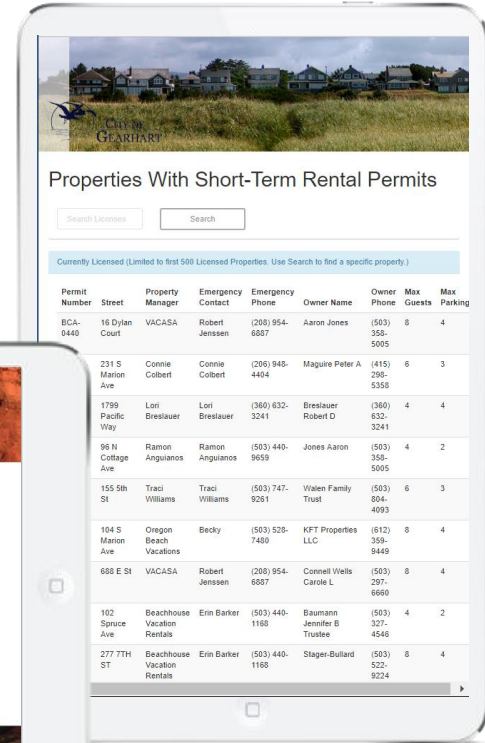

Geoloca

Would you like to use the same Property Management (Milo Bear Cabin)?

The Software

- Listing Report
- License Matching
- Communication
- Property Report
- License Creation
- License Renewal
- Registration Portal
- Complaint Portal
- Revenue
- Licensed Portal
- Local Listings