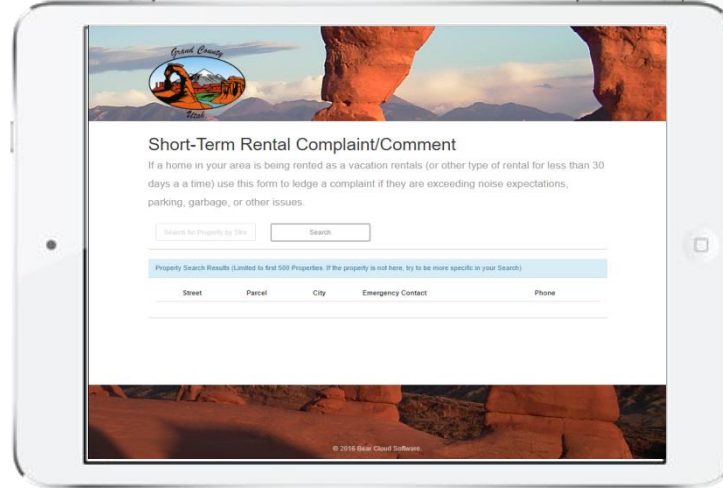

Geoloca

Would you like to use the same Property Management (Milo Bear Cabin)?

The Software

- Listing Report
- License Matching
- Communication
- Property Report
- License Creation
- License Renewal
- Registration Portal
- Complaint Portal
- Revenue
- Licensed Portal
- Local Listings