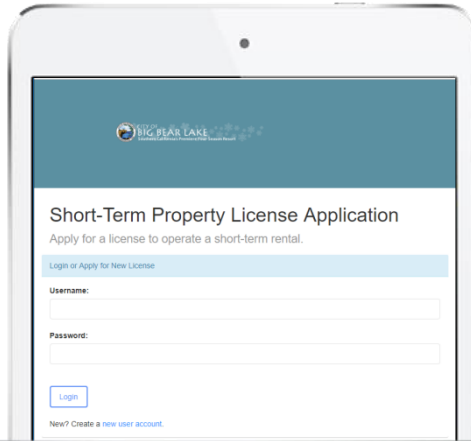

Geoloca

Would you like to use the same Property Management (Milo Bear Cabin)?

The Software

- Listing Report
- License Matching
- Communication
- Property Report
- License Creation
- License Renewal
- Registration Portal
- Complaint Portal
- Revenue
- Licensed Portal
- Local Listings