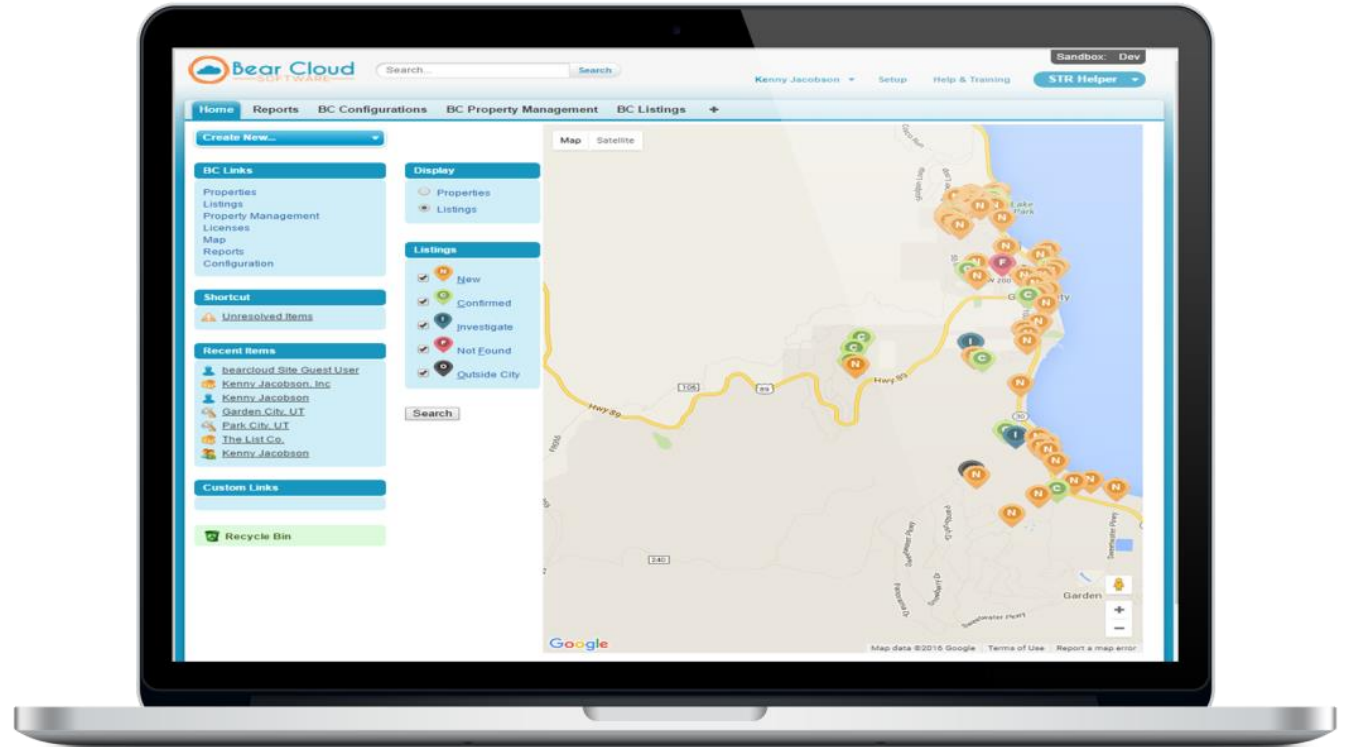

- Listing Report
- License Matching
- Communication
- Property Report
- License Creation
- License Renewal
- Registration Portal
- Complaint Portal
- Revenue
- Licensed Portal
- Local Listings